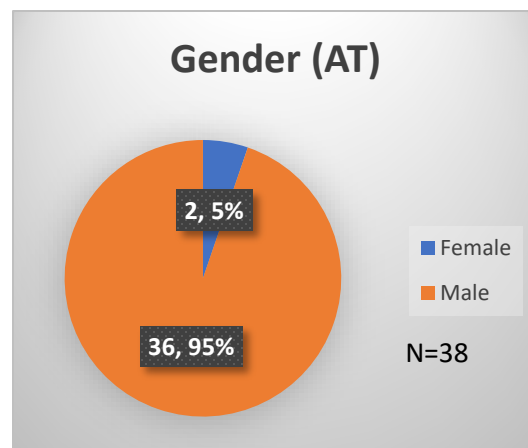

Daily Data Dashboard – December 30, 2022
Demographics for JTDC Population
Friday Morning Midnight Count

Total # of probation Involved youth¹: 1,042

¹ Probation Active: Any youth who is pending sentencing with an active social history, has been formally placed on probation or supervision with Cook County Juvenile Probation on the date of the report.