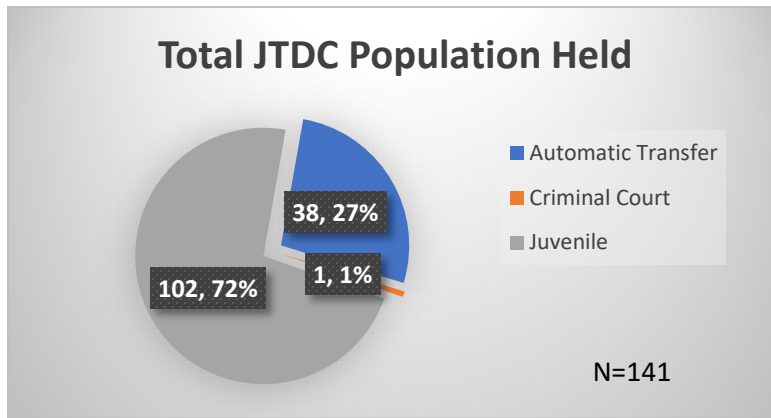

Daily Data Dashboard – December 30, 2022
Demographics for JTDC Population
Friday Morning Midnight Count

Total # of probation Involved youth¹: 1,042

¹ Probation Active: Any youth who is pending sentencing with an active social history, has been formally placed on probation or supervision with Cook County Juvenile Probation on the date of the report.

*Age, Gender and Race for Criminal Court population (N=1) is not represented in this report.

Data sources: cFive Supervisor – Probation Population and RMIS – JTDC Population

Daily Data Dashboard – December 30, 2022
Demographics for JTDC Population
Friday Morning Midnight Count