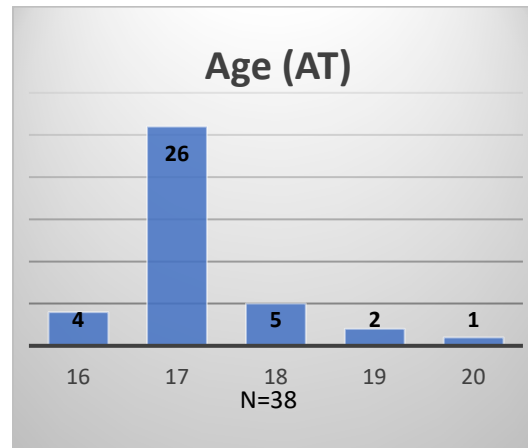

Daily Data Dashboard – December 30, 2022
Demographics for JTDC Population
Friday Morning Midnight Count

Total # of probation Involved youth¹: 1,042

¹ Probation Active: Any youth who is pending sentencing with an active social history, has been formally placed on probation or supervision with Cook County Juvenile Probation on the date of the report.

*Age, Gender and Race for Criminal Court population (N=1) is not represented in this report.

Data sources: cFive Supervisor – Probation Population and RMIS – JTDC Population

Daily Data Dashboard – December 30, 2022
Demographics for JTDC Population
Friday Morning Midnight Count