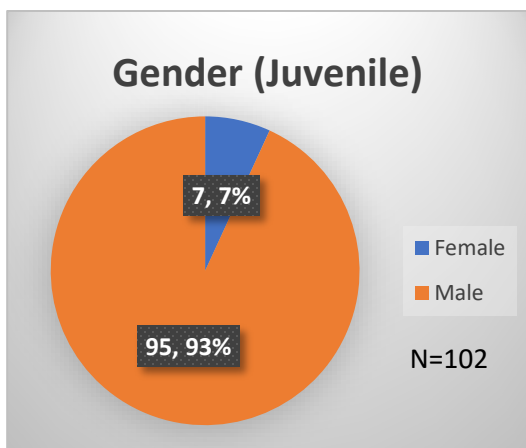

Daily Data Dashboard – December 30, 2022
Demographics for JTDC Population
Friday Morning Midnight Count

Total # of probation Involved youth¹: 1,042

¹ Probation Active: Any youth who is pending sentencing with an active social history, has been formally placed on probation or supervision with Cook County Juvenile Probation on the date of the report.

*Age, Gender and Race for Criminal Court population (N=1) is not represented in this report.

Data sources: cFive Supervisor – Probation Population and RMIS – JTDC Population

Daily Data Dashboard – December 30, 2022
Demographics for JTDC Population
Friday Morning Midnight Count