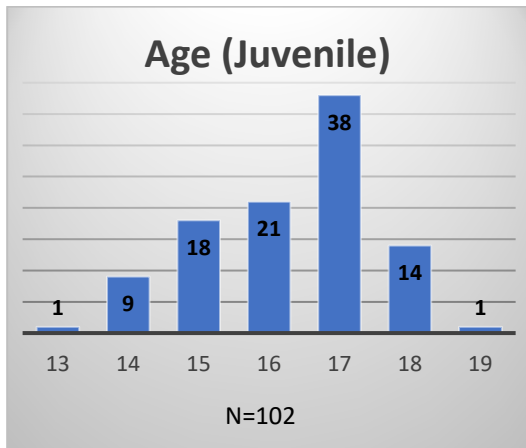

Daily Data Dashboard – December 30, 2022
Demographics for JTDC Population
Friday Morning Midnight Count

Total # of probation Involved youth¹: 1,042

¹ Probation Active: Any youth who is pending sentencing with an active social history, has been formally placed on probation or supervision with Cook County Juvenile Probation on the date of the report.

*Age, Gender and Race for Criminal Court population (N=1) is not represented in this report.

Data sources: cFive Supervisor – Probation Population and RMIS – JTDC Population

Daily Data Dashboard – December 30, 2022
Demographics for JTDC Population
Friday Morning Midnight Count